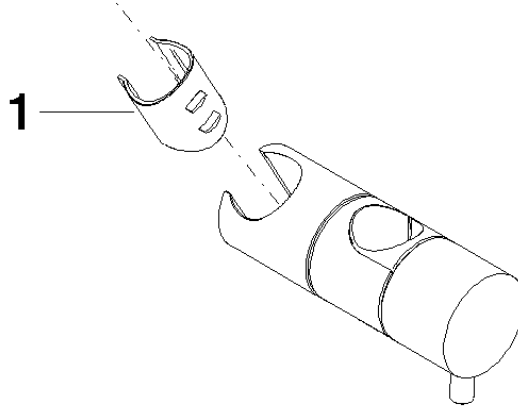

12 570 970

• for pipe diameter 23.5 mm

Fits: IMO, LULU, MADISON, MEM, TARA,  
CL.1, LISSÉ, VAIA, META, CYO

	Chrome	12 570 970-00
	Brushed Platinum	12 570 970-06
	Platinum	12 570 970-08
	Dark Chrome	12 570 970-19
	Light Gold	12 570 970-26
	Brushed Light Gold	12 570 970-27
	Brushed Durabronze (23kt Gold)	12 570 970-28
	Matte Black	12 570 970-33
	Brushed Bronze	12 570 970-42
	Brushed Champagne (22kt Gold)	12 570 970-46
	Champagne (22kt Gold)	12 570 970-47
	Brushed Chrome	12 570 970-93
	Brushed Dark Platinum	12 570 970-99

12 570 970

mm [inches]

12 570 970

Parts for other  
finishes can be found  
here: Brushed  
Platinum

### Spare parts list

No.	Item Number	Name	Quantity used	Delivery time
1	09 12 12 217 90	sleeve	1	2